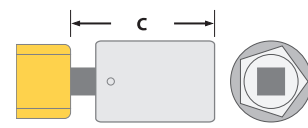

Figure 6
Penta Socket