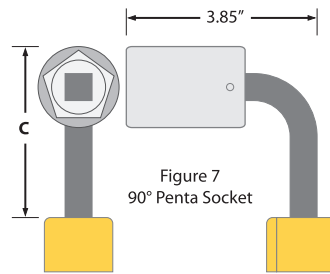

Figure 7  
90° Penta Socket

Figure 8  
90° Penta  
Reversible Ratchet

Catalog No.	End 1 Fitting	Fig.	C Dim.	End 2 Fitting	Fig.	C Dim.	Wgt. Ea.	L Dim.
BW-201*	3/8" Ratchet*	1	NA*	9/16" Ratchet*	1	NA*	0.7 lbs	6.75"
BW-203*	9/16" Ratchet*	1	NA*	3/4" Ratchet*	1	NA*	0.7 lbs	6.25"
BW-2031*	1/2" Ratchet*	1	NA*	9/16" Ratchet*	1	NA*	0.7 lbs	6.75"
BW-204*	3/4" Ratchet*	1	NA*	7/8" Ratchet*	1	NA*	0.7 lbs	9.25"
BW-209	3/8" Allen Ratchet	4	1.21"	Eye Loop	9	1.00"	0.7 lbs	7.5"
BW-2090P	3/8" Allen Ratchet	4	1.21"	Penta Socket	6	2.00"	1.0 lbs	8.75"
BW-2090P4	3/8" Allen Ratchet	4	1.71"	Penta Socket	6	2.00"	1.0 lbs	8.75"
BW-2090P90	3/8" Allen Ratchet	4	1.21"	90° Penta Socket	7	2.50"	1.0 lbs	9.25"
BW-2091P	Penta Socket	6	1.91"	Eye Loop	9	1.00"	0.7 lbs	7.50"
BW-2091P90	90 Penta Socket	7	3.00"	Eye Loop	9	1.00"	0.7 lbs	8.00"
BW-2092M	3/8" Allen Ratchet	4	1.21"	3/8" Allen Bar	3	1.25"	0.7 lbs	8.00"
BW-2093	5/16" Allen Ratchet	4	1.46"	Eye Loop	9	1.00"	0.7 lbs	7.75"
BW-2093P	5/16" Allen Ratchet	4	1.46"	Penta Socket	6	2.00"	1.0 lbs	9.00"
BW-2093P90	5/16" Allen Ratchet	4	1.46"	90° Penta Socket	7	3.00"	1.0 lbs	9.25"
BW-2093-2	5/16" Allen Ratchet	4	1.97"	Eye Loop	9	1.00"	0.7 lbs	7.75"
BW-2093-3	9/16" Ratchet	1	2.25"	5/16" Allen Ratchet	4	1.46"	1.0 lbs	9.00"
BW-209375P90	5/16" Allen Ratchet	4	0.75"	90° Penta Socket	7	3.00"	1.0 lbs	9.25"
BW-210	3/16" Allen Bar	3	1.25"	Eye Loop	9	1.00"	0.5 lbs.	6.75"
BW-2101	1/4" Allen Bar	3	1.88"	Eye Loop	9	1.00"	0.5 lbs.	7.38"
BW-211	3/8" Allen Bar	3	1.25"	Eye Loop	9	1.00"	0.5 lbs.	6.75"
BW-212	5/16" Allen Bar	3	1.25"	Eye Loop	9	1.00"	0.5 lbs.	6.75"
BW-216*	11/16" Ratchet*	1	NA*	15/16" Ratchet*	1	NA*	0.7 lbs	9.25"
BW-221	3/8" Ratchet	1	2.25"	9/16" Ratchet	1	2.25"	0.7 lbs	9.00"
BW-2210	3/8" Ratchet	1	2.25"	7/16" Ratchet	1	2.25"	0.7 lbs	9.00"