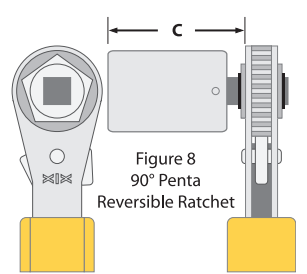

Figure 7  
90° Penta Socket

Figure 8  
90° Penta  
Reversible Ratchet

Catalog No.	End 1 Fitting	Fig.	C Dim.	End 2 Fitting	Fig.	C Dim.	Wgt. Ea.	L Dim.
BW-201*	3/8" Ratchet*	1	NA*	9/16" Ratchet*	1	NA*	0.7 lbs	6.75"
BW-203*	9/16" Ratchet*	1	NA*	3/4" Ratchet*	1	NA*	0.7 lbs	6.25"
BW-2031*	1/2" Ratchet*	1	NA*	9/16" Ratchet*	1	NA*	0.7 lbs	6.75"
BW-204*	3/4" Ratchet*	1	NA*	7/8" Ratchet*	1	NA*	0.7 lbs	9.25"
BW-209	3/8" Allen Ratchet	4	1.21"	Eye Loop	9	1.00"	0.7 lbs	7.5"
BW-2090P	3/8" Allen Ratchet	4	1.21"	Penta Socket	6	2.00"	1.0 lbs	8.75"
BW-2090P4	3/8" Allen Ratchet	4	1.71"	Penta Socket	6	2.00"	1.0 lbs	8.75"
BW-2090P90	3/8" Allen Ratchet	4	1.21"	90° Penta Socket	7	2.50"	1.0 lbs	9.25"
BW-2091P	Penta Socket	6	1.91"	Eye Loop	9	1.00"	0.7 lbs	7.50"
BW-2091P90	90 Penta Socket	7	3.00"	Eye Loop	9	1.00"	0.7 lbs	8.00"
BW-2092M	3/8" Allen Ratchet	4	1.21"	3/8" Allen Bar	3	1.25"	0.7 lbs	8.00"
BW-2093	5/16" Allen Ratchet	4	1.46"	Eye Loop	9	1.00"	0.7 lbs	7.75"
BW-2093P	5/16" Allen Ratchet	4	1.46"	Penta Socket	6	2.00"	1.0 lbs	9.00"
BW-2093P90	5/16" Allen Ratchet	4	1.46"	90° Penta Socket	7	3.00"	1.0 lbs	9.25"
BW-2093-2	5/16" Allen Ratchet	4	1.97"	Eye Loop	9	1.00"	0.7 lbs	7.75"
BW-2093-3	9/16" Ratchet	1	2.25"	5/16" Allen Ratchet	4	1.46"	1.0 lbs	9.00"
BW-209375P90	5/16" Allen Ratchet	4	0.75"	90° Penta Socket	7	3.00"	1.0 lbs	9.25"
BW-210	3/16" Allen Bar	3	1.25"	Eye Loop	9	1.00"	0.5 lbs.	6.75"
BW-2101	1/4" Allen Bar	3	1.88"	Eye Loop	9	1.00"	0.5 lbs.	7.38"
BW-211	3/8" Allen Bar	3	1.25"	Eye Loop	9	1.00"	0.5 lbs.	6.75"
BW-212	5/16" Allen Bar	3	1.25"	Eye Loop	9	1.00"	0.5 lbs.	6.75"
BW-216*	11/16" Ratchet*	1	NA*	15/16" Ratchet*	1	NA*	0.7 lbs	9.25"
BW-221	3/8" Ratchet	1	2.25"	9/16" Ratchet	1	2.25"	0.7 lbs	9.00"
BW-2210	3/8" Ratchet	1	2.25"	7/16" Ratchet	1	2.25"	0.7 lbs	9.00"