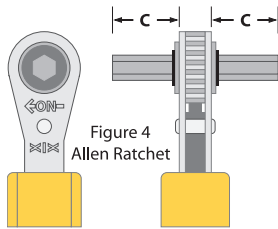

Figure 4
Allen Ratchet