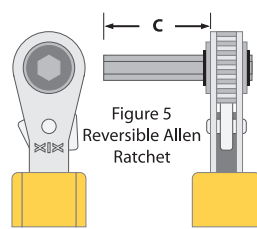

Figure 5
Reversible Allen Ratchet