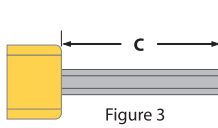

Figure 3
Allen Bar